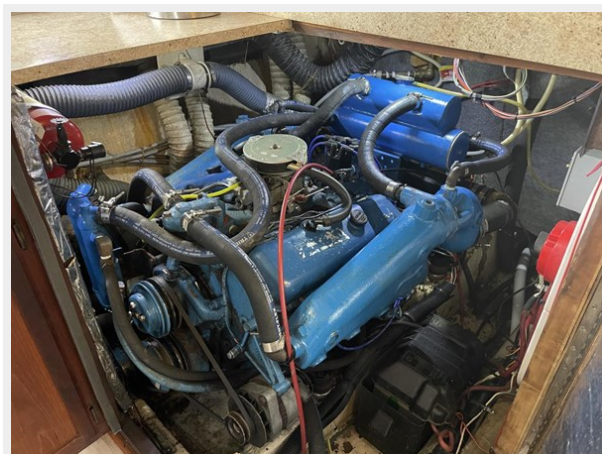

47_2795772_