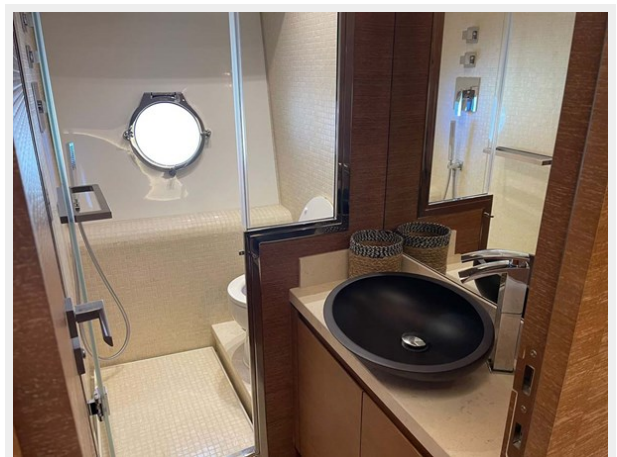

Located mid-ship, the master cabin is spacious with 21.5 sqm and features a modern design with bathroom sliding doors.

A rare feature of this size of yacht is the fact that all cabins have their own bathroom. Supported by 2 crew, the guests can enjoy their time onboard without having to worry about anything.

Flybridge

Bow Lounge

Saloon

Saloon

Saloon

VIP Stateroom

Owner Stateroom

Owner Stateroom