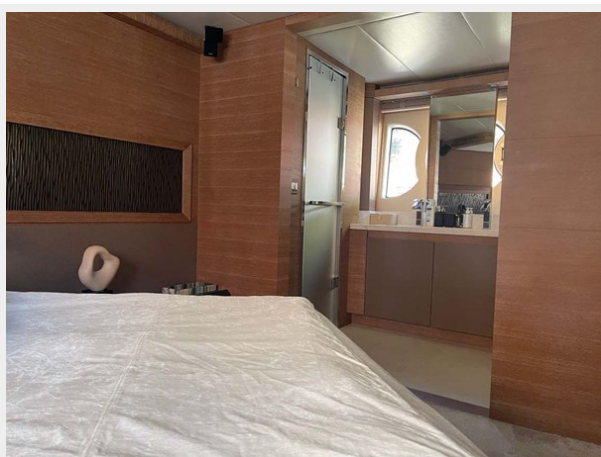

Owner Stateroom