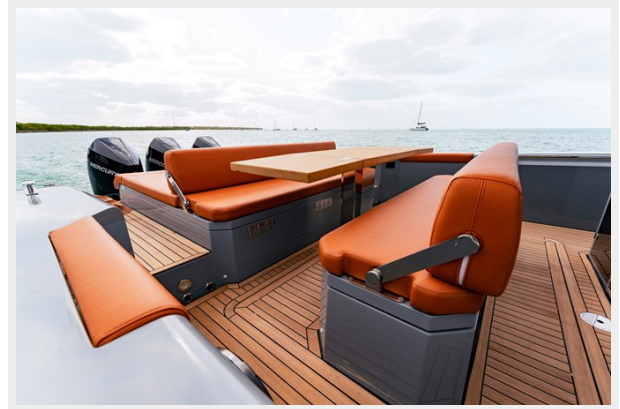

PIRELLI 42 FOR SALE - MIAMI