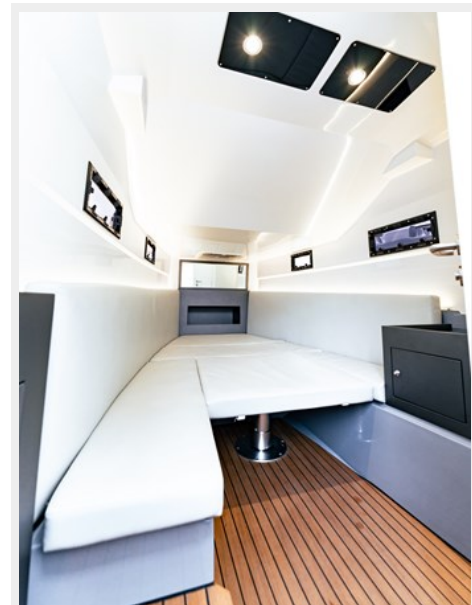

PIRELLI 42 FOR SALE - MIAMI

PIRELLI 42 FOR SALE - MIAMI