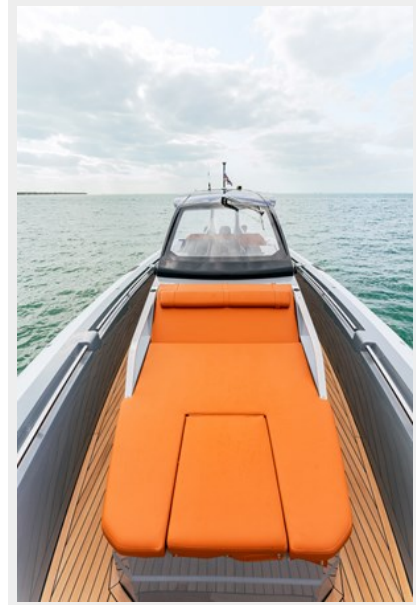

PIRELLI 42 FOR SALE - MIAMI