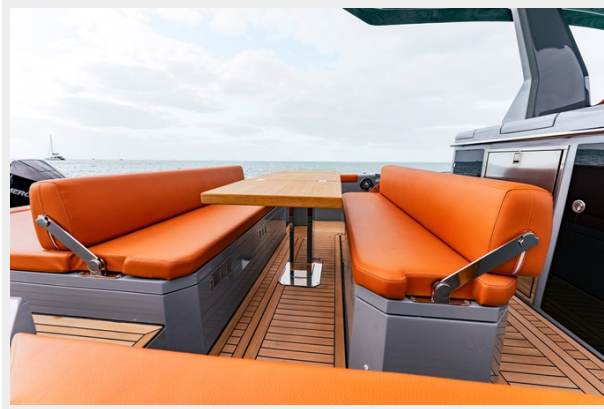

PIRELLI 42 FOR SALE - MIAMI