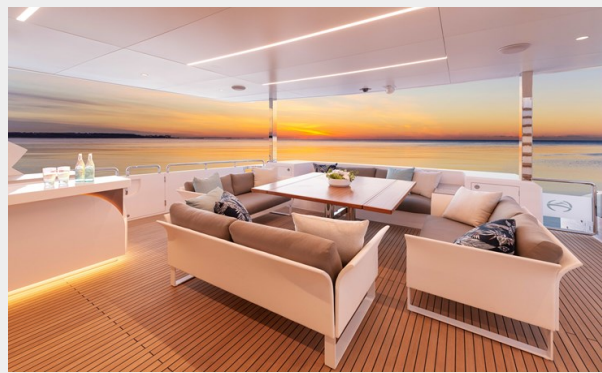

# ОГЛАВЛЕНИЕ

ОГЛАВЛЕНИЕ	2
ХАРАКТЕРИСТИКИ	5
Обзор	5
Основная информация	6
Размеры	6
Скорость, вместимость и масса	6
Размещение	6
Корпус и палуба	7
Информация о двигателе	7
ФОТОГРАФИИ	8
Aerial photo of FD100 Hull 11 running over the open ocean.	8
FD100 Hull 11 cruising over the open ocean.	8
Running bow photo with sunpads.	8
Tri deck with hot tub and sunpad	8
Large tri-deck with 55 inch TV and entertaining space.	8
Tri deck with hot tub and sunpads.	8
Boat deck with U shaped seating and table.	9
Tri deck with L shaped seating and storage.	9
Formal seating for 10 on the boat deck.	9
Boat deck with U shaped seating and blue decor pillows.	9
Bow with forward seating, sunpads and tables.	9
Large entertaining space on the boat deck.	9
Aft deck seating with high low table and bar.	10
Aft deck facing forward into salon with large entertaining space.	10
Pilothouse with two STIDD chairs and full helm.	10
Beach club with bar, seating and TV.	10
Pilothouse with sofa and large windows.	10
Skylounge with sofa seating and coffee table.	10

# ФОТОГРАФИИ

**Aerial photo of FD100 Hull 11 running over the open ocean.**

**FD100 Hull 11 cruising over the open ocean.**

**Running bow photo with sunpads.**

**Tri deck with hot tub and sunpad**

**Large tri-deck with 55 inch TV and entertaining space.**

**Tri deck with hot tub and sunpads.**

**Tri deck with L shaped seating and storage.**

**Boat deck with U shaped seating and table.**

**Boat deck with U shaped seating and blue decor pillows.**

**Formal seating for 10 on the boat deck.**

**Large entertaining space on the boat deck.**

**Bow with forward seating, sunpads and tables.**

**Aft deck seating with high low table and bar.**

**Aft deck facing forward into salon with large entertaining space.**