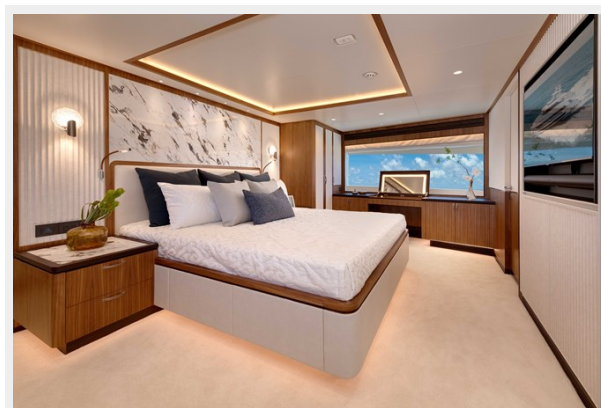

Larger master stateroom with stone headboard.