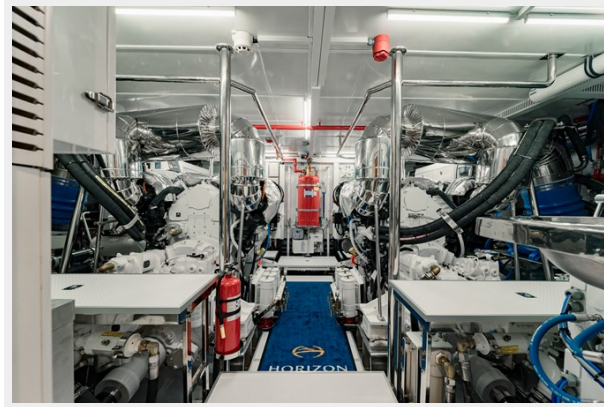

Horizon FD100 Sister Ship