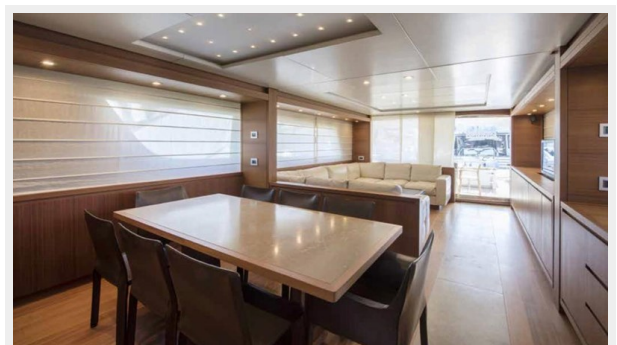

The saloon has an open plan relaxation and dining area, separated by a low credenza. The lounge is aft and offers a plush L-shaped sofa, coffee table, fridge and a full entertainment system including a large television screen. Forward, the formal dining area seats eight guests comfortably, while panoramic windows give guests the option of ample natural light.

# PHOTOS

**PHOTO 1 STELLA MARIS**

**PHOTO 2 STELLA MARIS**

**PHOTO 16 STELLA MARIS**

**PHOTO 2 STELLA MARIS**

**PHOTO 3 STELLA MARIS**

**PHOTO 4 STELLA MARIS**

**PHOTO 5 STELLA MARIS**