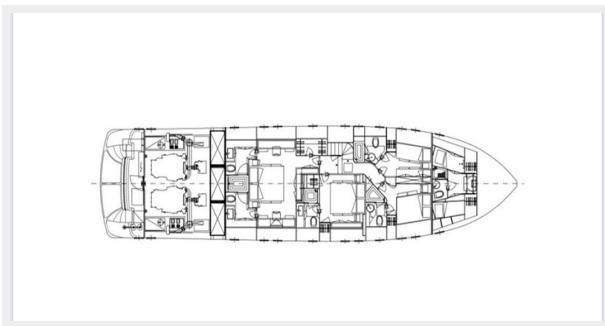

## Dimensions

---

**LOA:** 78' 7" (23.95m)

**Beam:** 20.24

**PHOTO 6 STELLA MARIS**

**PHOTO 7 STELLA MARIS**

**PHOTO 8 STELLA MARIS**

**PHOTO 9 STELLA MARIS**

**PHOTO 10 STELLA MARIS**

**PHOTO 12 STELLA MARIS**

**PHOTO 13 STELLA MARIS**

**PHOTO 17 STELLA MARIS**