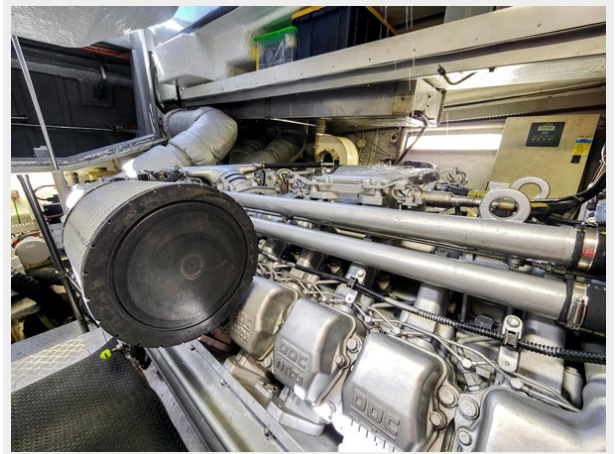

49_2003 80ft Baia Panther ALCHEMY