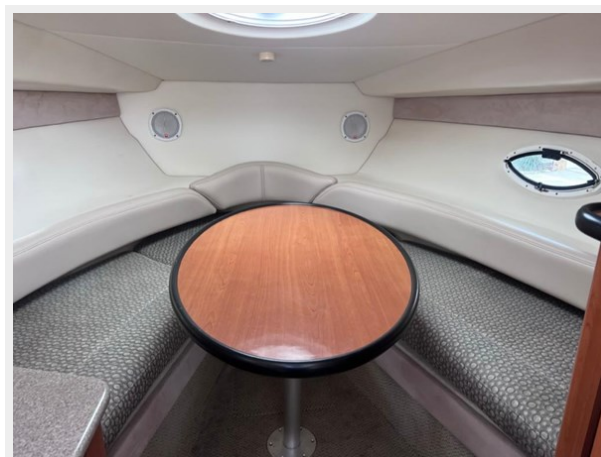

8673062_0_280120231801_20