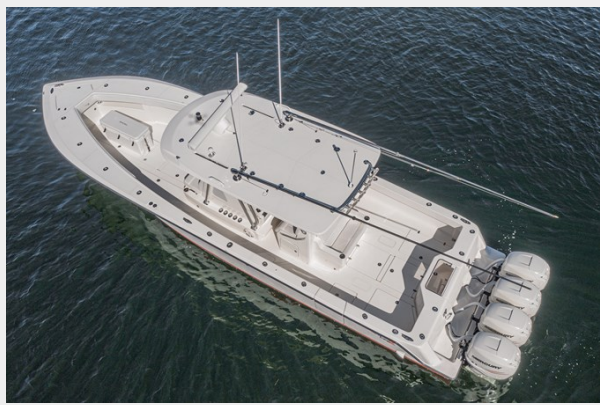

NO NAME — SEA VEE

Builder: SEA VEE

Year Built: 2019

Model: Sport Fisherman

Price: PRICE ON APPLICATION

Location: United States

LOA: 39' 1" (11.91mm)

Beam: 11

SeaVeehead 2	9
SeaVeehead 1	9
SeaVee Head2	9
SeaVee Engines 6	9
SeaVee Engines 1	9
CONTACTS	10
Contact details	10
Telephones	10
Office hours	10
Address	10

SPECIFICATIONS

Overview

2019 SeaVee Z. Ordered and built by an experienced Sportfish captain. 100 hr. service, fresh bottom paint, and ceramic coated hull and topsides completed in November 2022. Quad 350 Mercury Verado engines has all service records up to date. She is in excellent condition and ready for an immediate sale. Lying in Ft. Lauderdale, FL.

Basic Information

Category: Sport Fisherman

Model Year: 2019

Year Built: 2019

Country: United States

Dimensions

LOA: 39' 1" (11.91mm)

Beam: 11

SeaVee Profile 5

SeaVee Profile 6

SeaVeeProfile 8

SeaVeeProfile 4

SeaVee 1

SeaVee Bench seat2

SeaVee BiminiTop 1

SeaVee Console 1 (1)