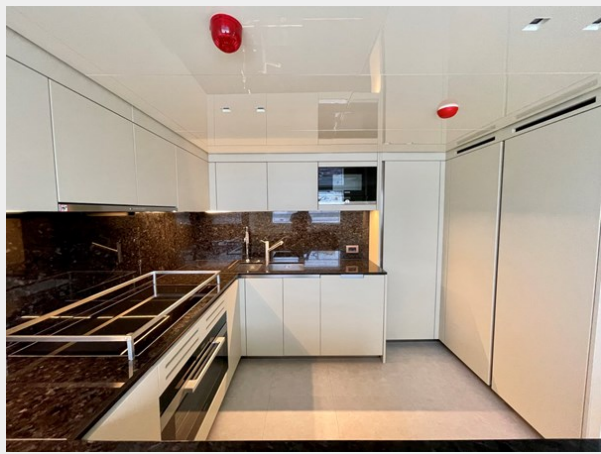

SANLORENZO-SD118-FOR-SALE-1117 SANLORENZO-SD118-FOR-SALE-1119