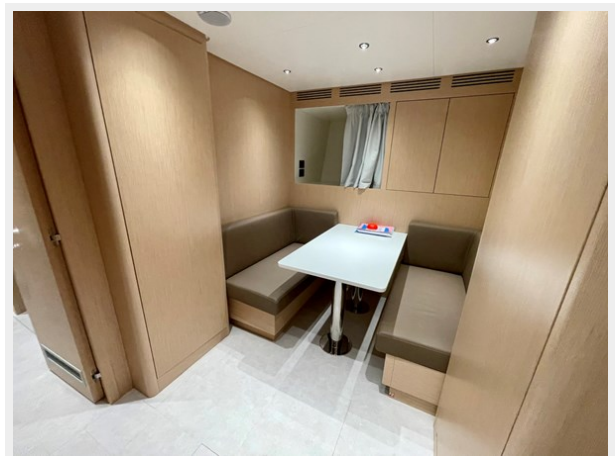

SANLORENZO-SD118-FOR-SALE-11116