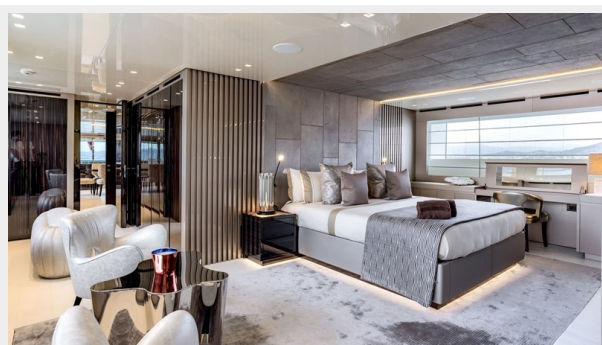

SANLORENZO-SD118-FOR-SALE-33114572