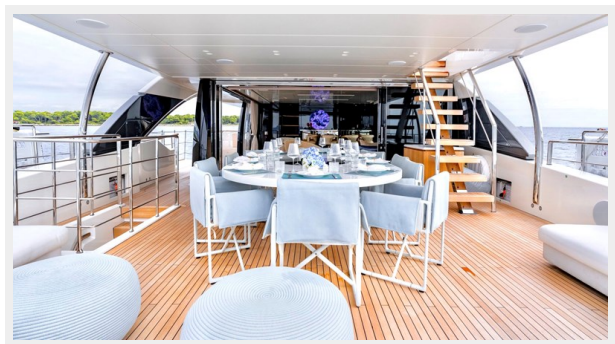

SANLORENZO-SD118-FOR-SALE-331143