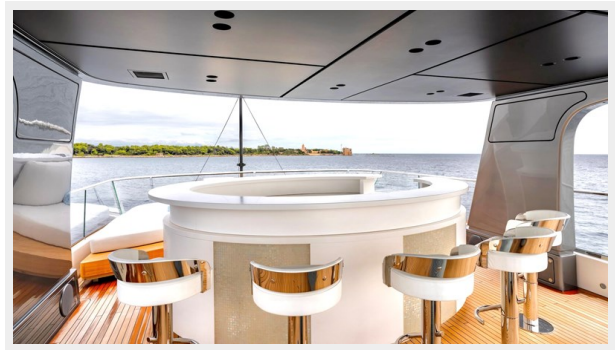

SANLORENZO-SD118-FOR-SALE-331141