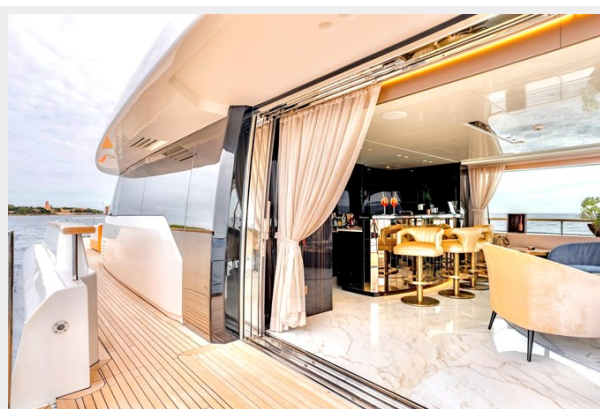

SANLORENZO-SD118-FOR-SALE-331149