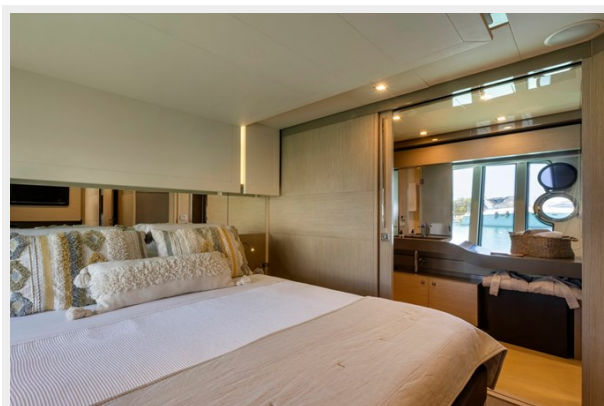

DESERT (28)