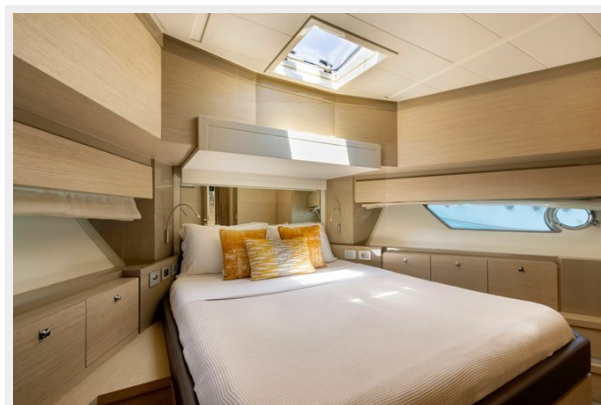

DESERT (27)