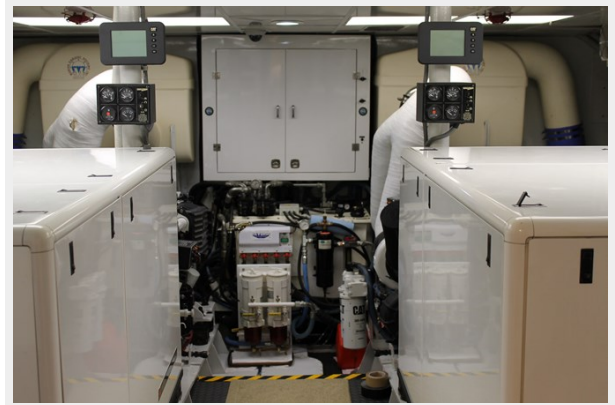

Engine Room Looking Aft