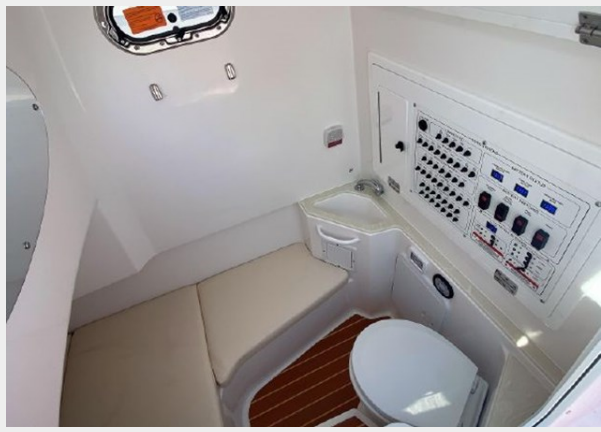

## Overview

---

This large, center console boat, coupled with Single Piece Infusion or SPI, leads to a strong, superior performing boat in all conditions. This boat is sure to provide for everyone you bring along with its plush walk-in console, complete with a head and a pull out shower. It's a fullback in our fleet with its wide beam and hefty hull.

# PHOTOS