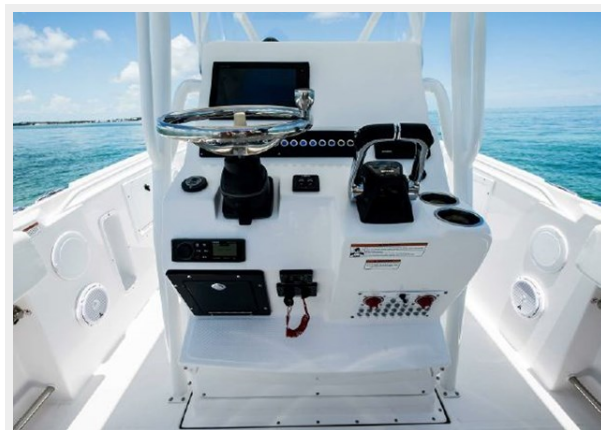

ФОТОГРАФИИ