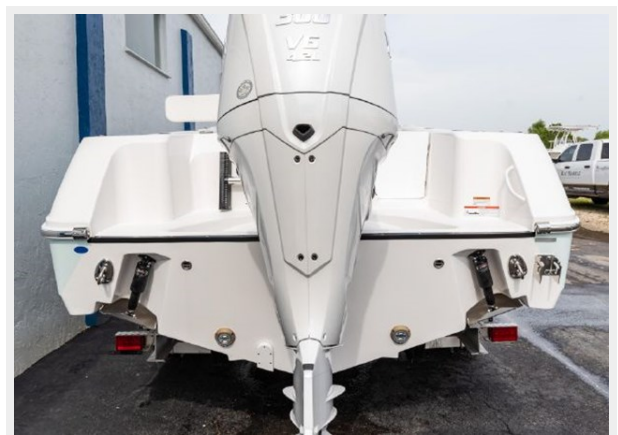

# 2022 EDGEWATER 245CC FLORIDA — EDGEWATER

**Builder:** EDGEWATER

**Year Built:** 2022

**Model:** center\_console

**Price:** Price on Application

**Location:** United States

**LOA:** 24' 6" (7.47mm)

**Beam:** 8.5

## Overview

---

With its deep V hull, the 245CC is ready, willing and able. It's unsinkable, with all composite construction, roomy cockpit and a trailerable beam. Safety-minded family boaters and avid anglers will love this boat's deep V hull, perfect for those choppy seas. Mix the comfort features of the 230CC with the looks and offshore capabilities of our 262CC and the result is a deep V hull boat of unmistakable distinction. Standard Options: Single Piece Infusion (SPI) Structural System, Limited Lifetime Structural Hull Warranty, Raw Water Washdown Outlet, Fresh Water Shower w/ 19 Gallon Reservoir, Underwater Blue LED Lights, (2), Lenco® Recessed Electric Trim Tabs w/ Indicators, Fusion Stereo with JL Audio Speakers (4), 28 Gallon Transom Baitwell, SS Lewmar V700 Electric Anchor Windlass w/ 200' Rode-15' Chain Manufacturer Options:

# PHOTOS