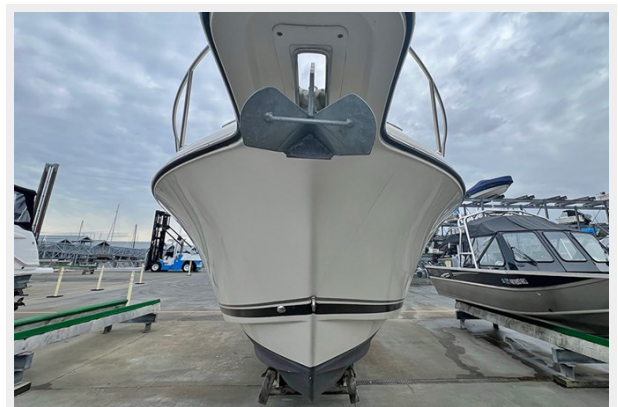

AQUA — PURSUIT

Builder: PURSUIT

Year Built: 2014

Model: Motor Yacht

Price: PRICE ON APPLICATION

Location: United States

LOA: 28' (8.53mm)

Beam: 9.5

Address

9

SPECIFICATIONS

Overview

Welcome aboard this remarkably kept 2014 Pursuit 285 Offshore. AQUA was ordered with all the right options and ready to cruise for the summer season. Capable of handling rough seas with ease and reaching a top speed of nearly 49 knots there isn't anywhere you can't explore. The upgraded rod holders and downriggers makes this boat a fisherman's dream. With plenty of seating and a large cockpit you can take the whole family with you. Don't miss out on this excellent opportunity!

Basic Information

Category: Motor Yacht

Model Year: 2014

Year Built: 2014

Country: United States

Dimensions

LOA: 28' (8.53mm)

Beam: 9.5

Starboard Quarter

Stern

Port Quarter

Port Bow

Bow

Cockpit

Cockpit

Cockpit Live Well