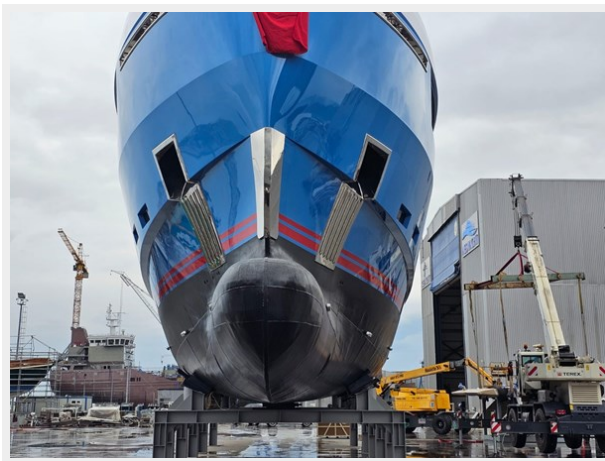

## Overview

Currently in the final stages of construction, Project NB066 is on track to be delivered in May 2024. NB066 is a highly anticipated superyacht with impressive features and specifications. Its semi-displacement steel hull combined with an aluminium superstructure ensures stability and comfort during cruises. Additionally, the low level of fuel consumption is a desirable feature for environmentally conscious individuals. Hotlab Yacht Design from Milan is responsible for both the interior and exterior design of the yacht, indicating a commitment to a cohesive and well-planned aesthetic. The luxurious master suite on the main deck and large-sized VIP suites on the lower decks offer ample space and comfort for the owner and guests. The 2 x MAN - D2868LE425 (588kW @ 2100 rpm) Diesel engines provide a top speed of 14 knots and a range of 3,500 nautical miles when cruising at 11.5 knots, which ensures maximum comfort with minimal output of vibrations and noise. The beach club and large sundeck with a Jacuzzi, connected to a lounge, create an indoor-outdoor social environment that is perfect for entertaining guests. NB066 is a well-designed and highly functional superyacht that is sure to attract interest. Key features:- Commercial class with RINA Unrestricted navigation- Designed by Hot Lab as Interior and Exterior with high-end finishings.- Steel-Aluminium Construction with a semi-displacement hull.- Up to 12 guests can accommodate by 5 cabins.- Multi-functional Beach Club area with swim platform

# PHOTOS