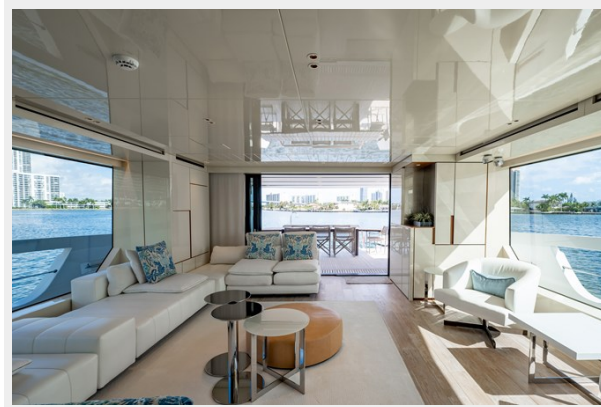

P1137035-HDR