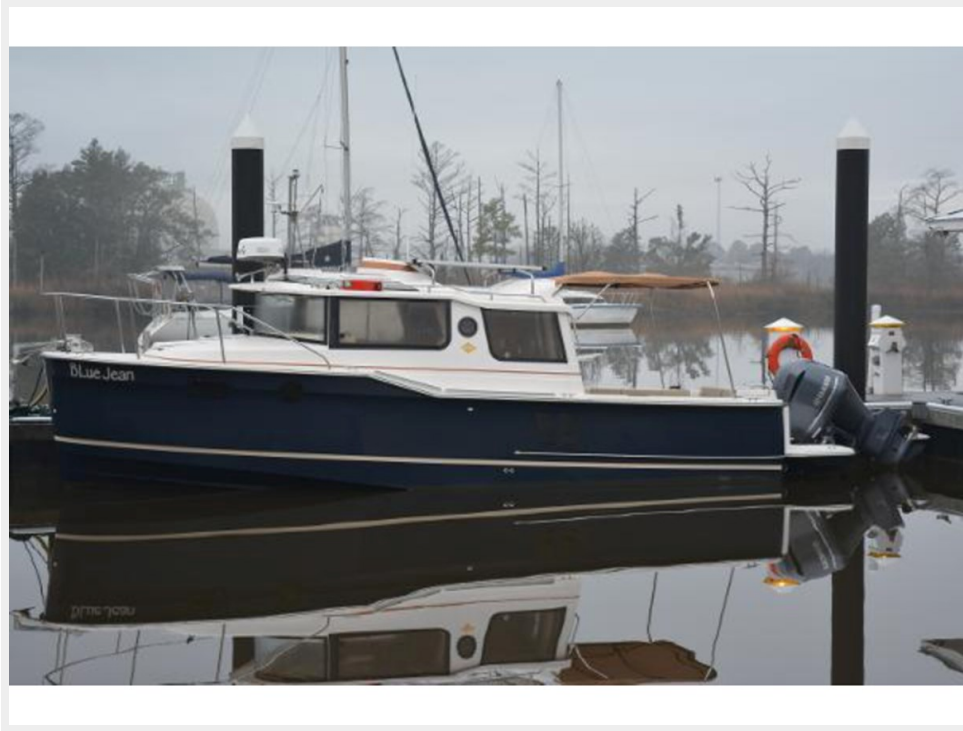

RANGER TUGS R-27 LE — RANGER TUGS

Builder: RANGER TUGS

Year Built: 2020

Model: trawler

Price: PRICE ON APPLICATION

Location: United States

LOA: 32' 9" (9.98mm)

Beam: 8.5

78	20
CONTACTS	21
Contact details	21
Telephones	21
Office hours	21
Address	21

SPECIFICATIONS

Overview

Check out this Low-Hour Ranger Tugs R-27 with a Bow Thruster, and a Custom Tri Axle Trailer! This R-27 is fully equipped, and well-maintained. She is powered by a single Yamaha 300 HP Fourstroke with Only 178 Engine Hours and still under Warranty. This is the LE Edition with Reverse Cycle Heat and AC, and Excellent Garmin Electronics!

The Ranger Tug R-27 has earned a well-deserved following as one of the most versatile and efficient designs in the world of boating! Perfect for weekend excursions, The Great Loop, a quick cruise, or a fishing adventure, the R-27 is loaded with features that have made these boats very popular AND very affordable!

Sub Category: Tug

Model Year: 2020

Year Built: 2020

Country: United States

Dimensions

LOA: 32' 9" (9.98mm)

Beam: 8.5

Min Draft: 1' 9" (0.53mm)