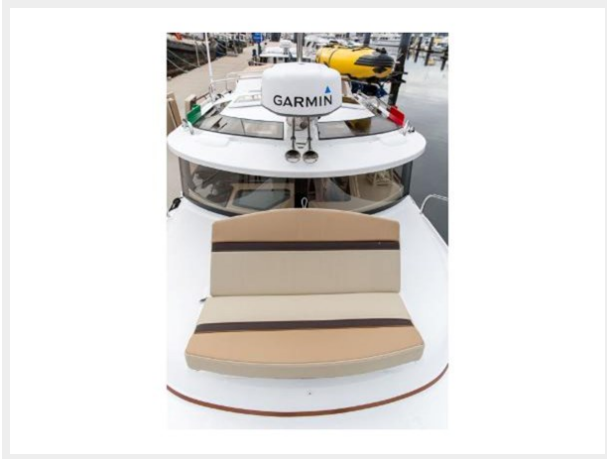

RANGER TUGS R-27 LE — RANGER TUGS

Builder: RANGER TUGS

Year Built: 2020

Model: trawler

Price: PRICE ON APPLICATION

Location: United States

LOA: 32' 9" (9.98mm)

Beam: 8.5

58

59

60

61

62

63

64

65