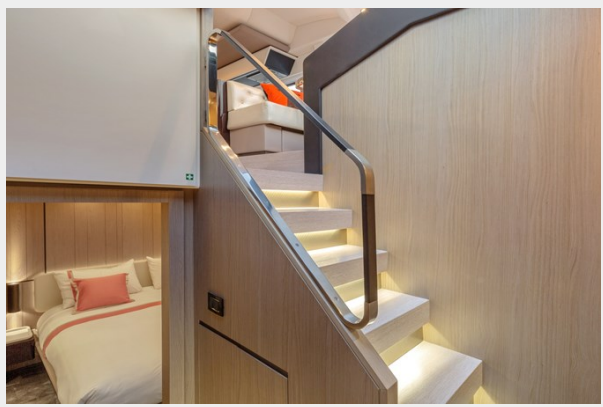

solstice-051-neo-yachting--