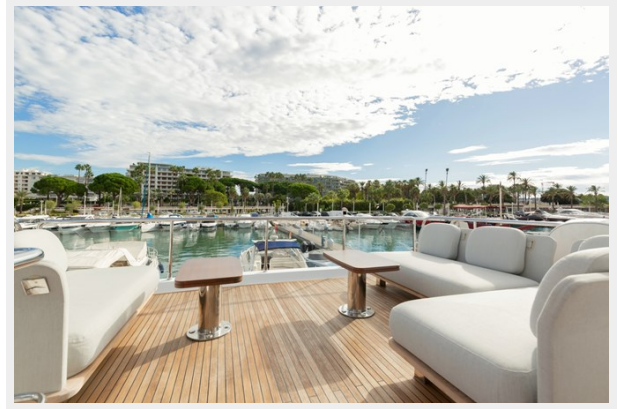

solstice-011-neo-yachting--