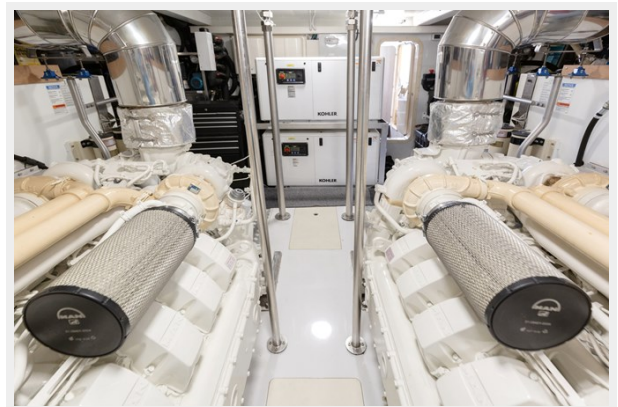

solstice-034-neo-yachting--