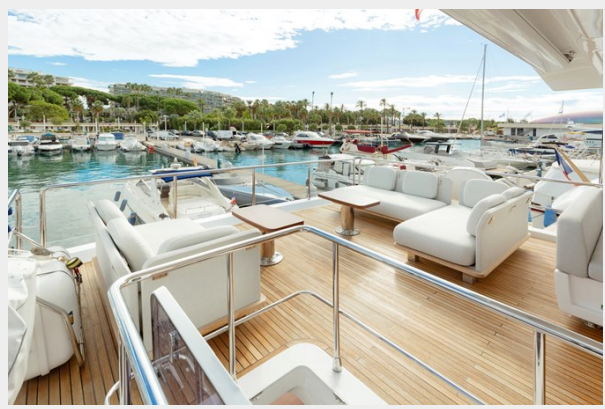

solstice-012-neo-yachting--