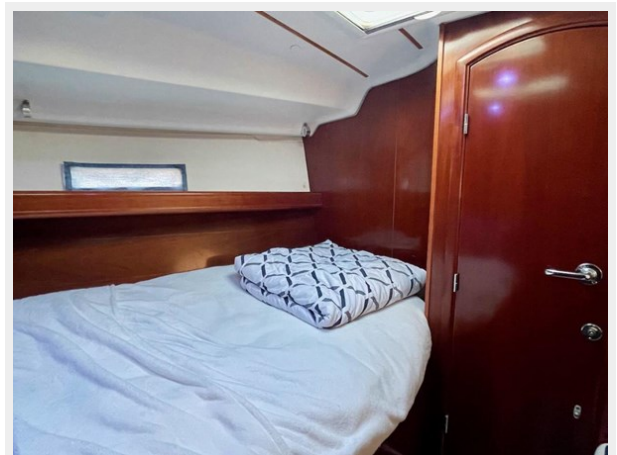

59_2796351_