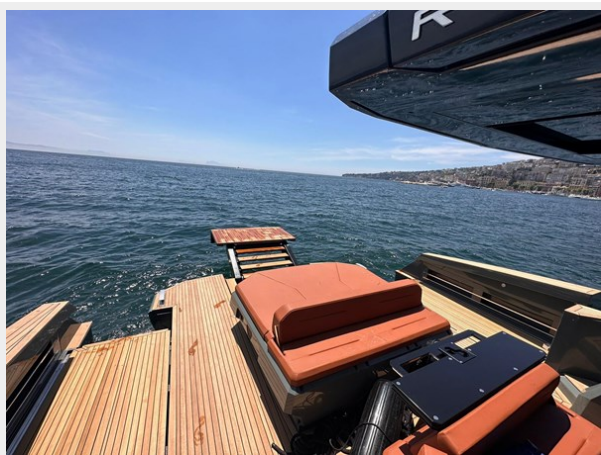

WhatsApp Image 2023-05-05 at 16.34.27 (2)