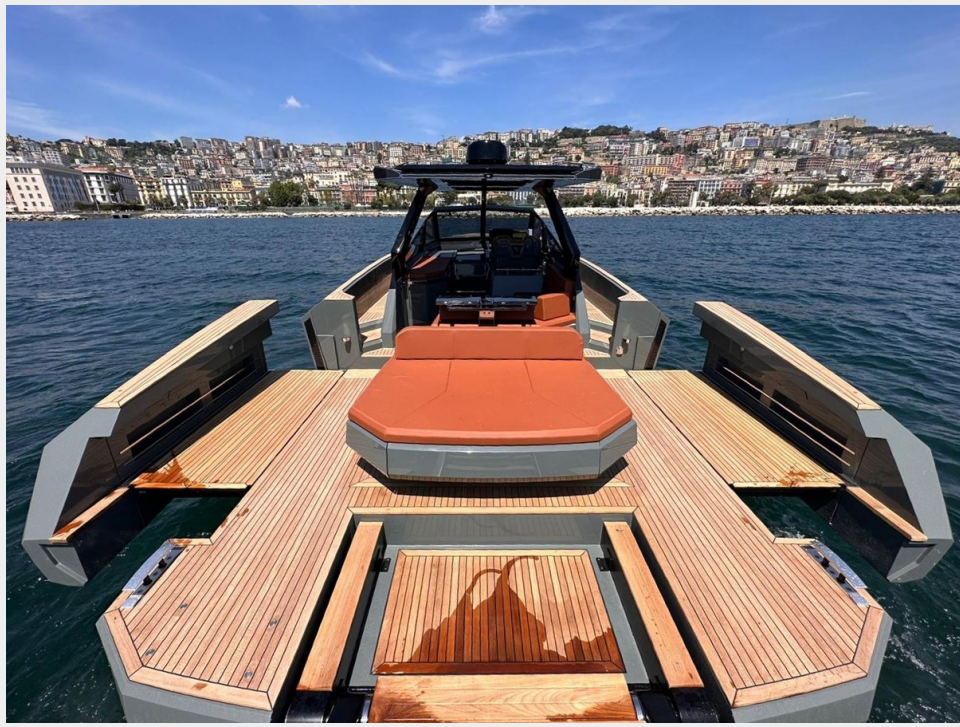

EVO R4 WALK AROUND — EVO YACHTS

Builder: EVO YACHTS

Year Built: 2023

Model: walkaround

Price: €899,500 EUR

Location: Italy

LOA: 43' (13.11mm)

Beam: 13

SPECIFICATIONS

Overview

Evo R4 WA Yacht for sale

Evo R4 WA is available for direct delivery, 1 year warranty, no costs spared to create the ultimate day-boat. Equipped with Gyro stabilizer already costs of € 71.300, Carbon standing deck shower, radar, Ice-machine, Airco, Hydraulic swimming platform, Hydraulic side opening extensions T-top, T-top sun extension, 2 x IPS 600 Volvo engines, Air conditioning 1800 Btu, This is the most complete equipped boat which is ready for direct delivery.