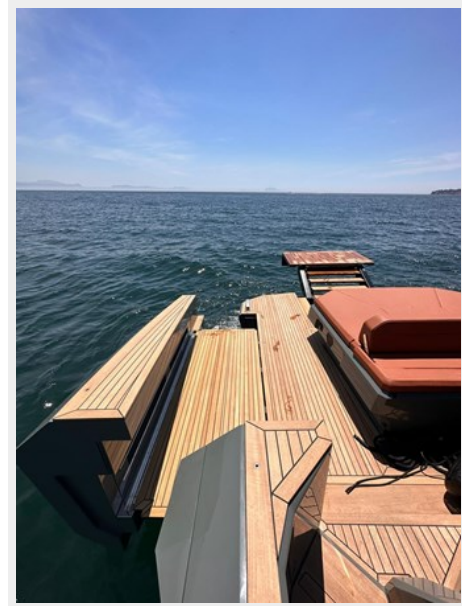

PHOTOS

WhatsApp Image 2023-05-05 at 16.34.27 (4)