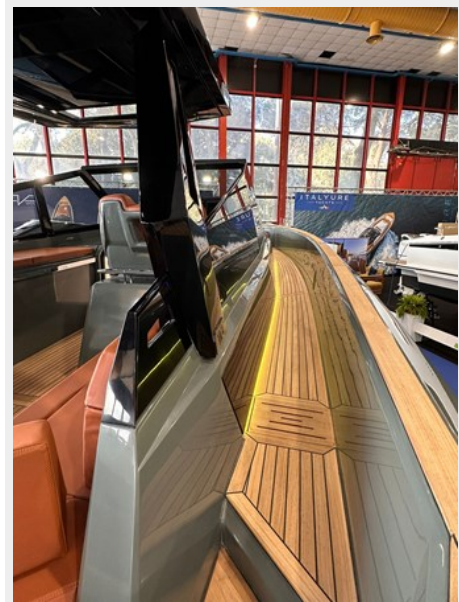

EVO R4 WA FOR SALE NEW MAY 2023 DIRECT DELIVERY