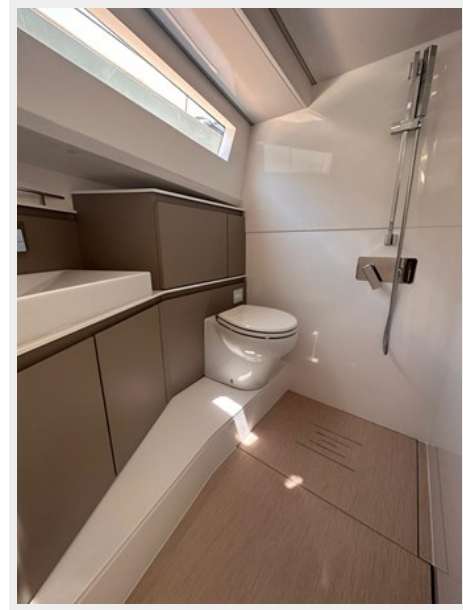

**EVO R4 WA FOR SALE NEW MAY 2023
DIRECT DELIVERY**