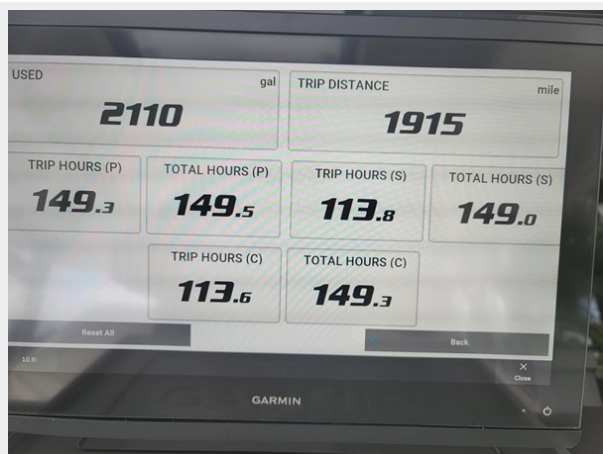

Leader 12.5 - 12

Leader 12.5 - 13

Leader 12.5 - 14

Leader 12.5 - 15

Hours Engines

Leader 12.5 - 17

Leader 12.5 - 18

Leader 12.5 - 19

Leader 12.5 - 20

Leader 12.5 - 21

Leader 12.5 - 22

Leader 12.5 - 23

Leader 12.5 - 24

Leader 12.5 - 25

Leader 12.5 - 26

Leader 12.5 - 27