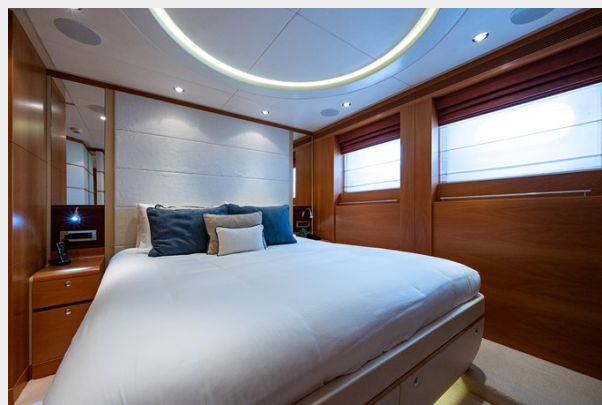

Office hours	22
Address	22

SPECIFICATIONS

Overview

CASTLEFINN is a 146' (44.68m) yacht, built by yacht builder Heesen and delivered in 2011 and refit in 2022. This vessel sleeps up to 12 guests in 5 staterooms and has accommodations for 9 crew in 5 cabins.

Owner Stateroom

Owner Ensuite

Owner Bathtub

Owner Shower

Aft Port Guest Stateroom

Aft Port Guest Stateroom

Guest Ensuite

Aft Starboard Guest Stateroom