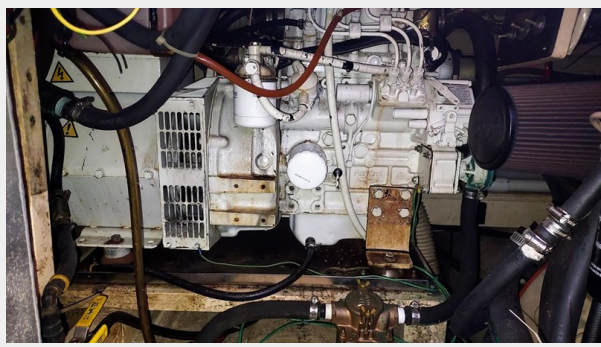

61_2796539_