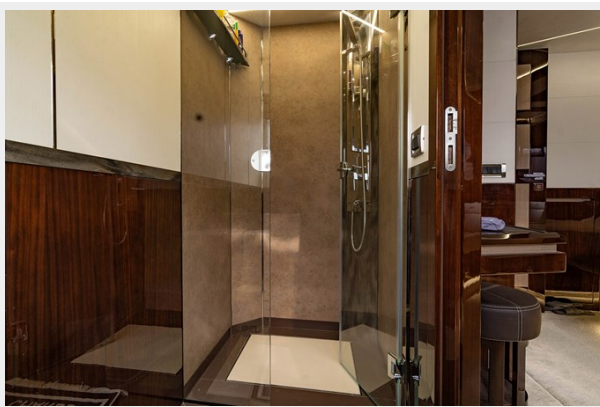

Galeon 640 FLY M/Y AQUAMARINA 2020