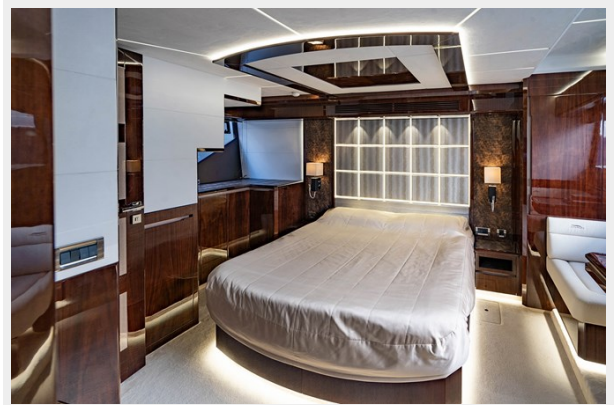

Galeon 640 FLY M/Y AQUAMARINA 2020