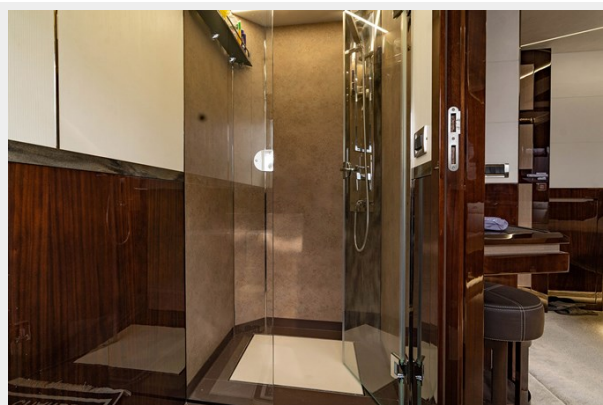

Galeon 640 FLY M/Y AQUAMARINA 2020