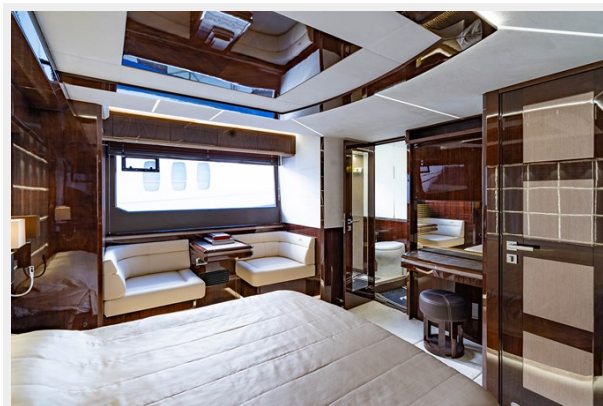

Galeon 640 FLY M/Y AQUAMARINA 2020