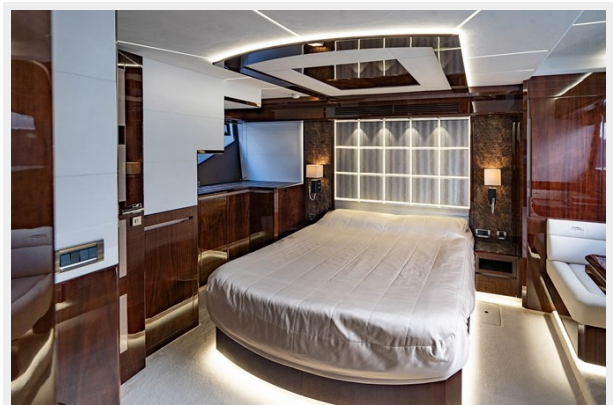

Galeon 640 FLY M/Y AQUAMARINA 2020