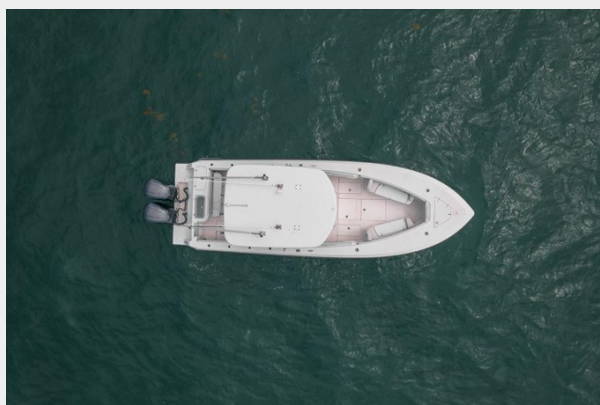

3_2797002_