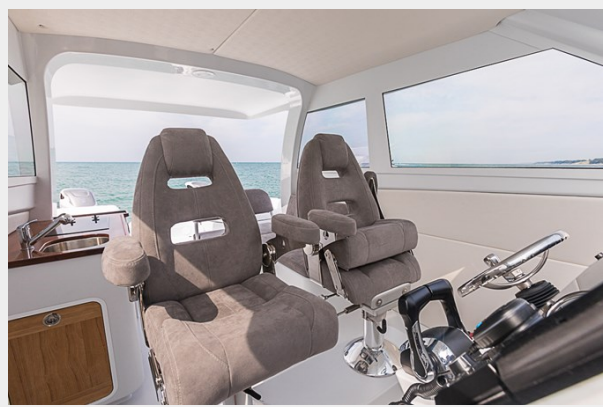

FOILBORNE-0269