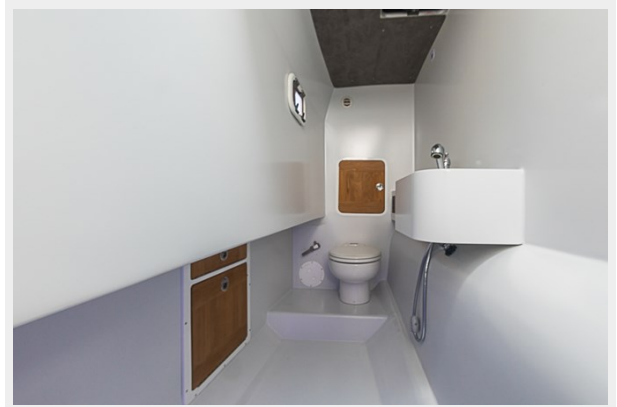

FOILBORNE-0322