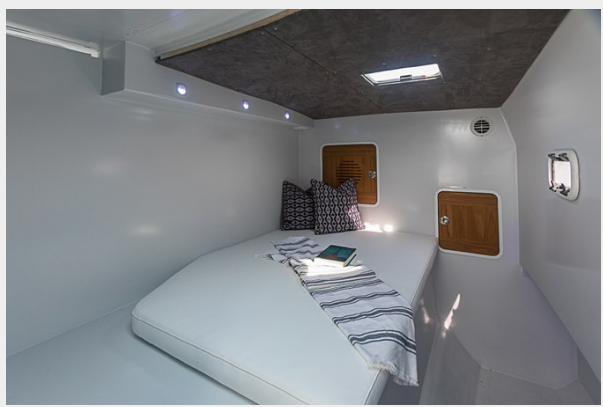

FOILBORNE-0315