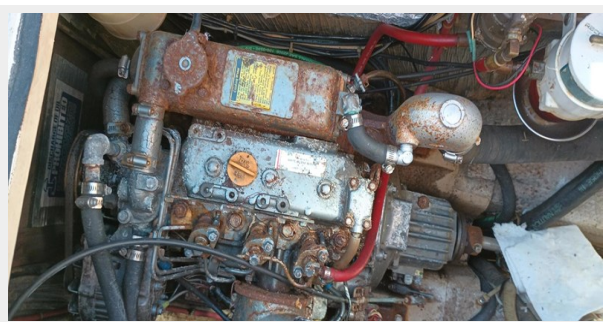

28_2797084_