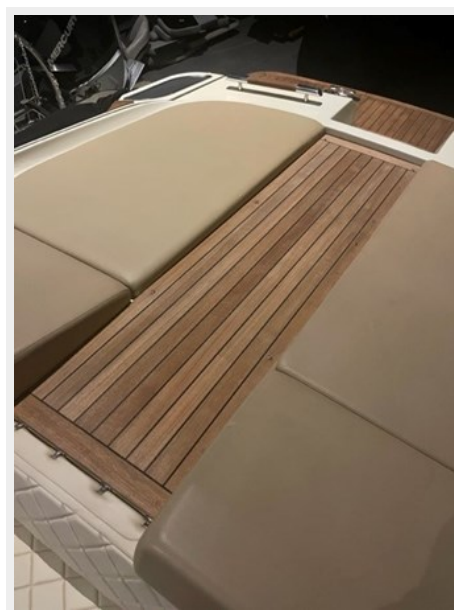

2015 Chris Craft 32 Launch Joystick

2015 Chris Craft 32 Launch helm 8

2015 Chris Craft 32 Launch stereo

2015 Chris Craft 32 Launch teak walkway

2015 Chris Craft 32 Launch cockpit 9

2015 Chris Craft 32 Launch cockpit 8

2015 Chris Craft 32 Launch aft step

2015 Chris Craft 32 Launch bow teak

2015 Chris Craft 32 Launch windlass

2015 Chris Craft 32 Launch port seat

2015 Chris Craft 32 Launch horn

2015 Chris Craft 32 Launch helm seat