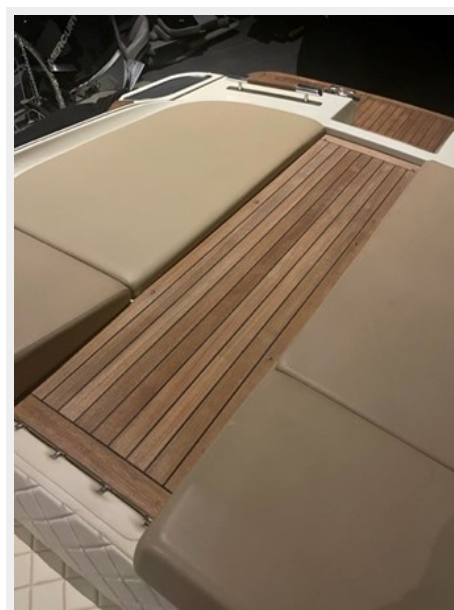

Корпус и палуба

Материал корпуса: Fiberglass

Материал палубы: Fiberglass

Комплектация корпуса: Planing

Цвет корпуса: Cashmere Metallic

Дизайнер корпуса: Chris Craft

Дизайнер экстерьера: Chris Craft

Дизайнер интерьера: Chris Craft

2015 Chris Craft 32 Launch Joystick

2015 Chris Craft 32 Launch helm 8

2015 Chris Craft 32 Launch stereo

2015 Chris Craft 32 Launch teak walkway

2015 Chris Craft 32 Launch cockpit 9

2015 Chris Craft 32 Launch cockpit 8

2015 Chris Craft 32 Launch aft step

2015 Chris Craft 32 Launch bow teak

2015 Chris Craft 32 Launch windlass

2015 Chris Craft 32 Launch port seat

2015 Chris Craft 32 Launch horn

2015 Chris Craft 32 Launch helm seat