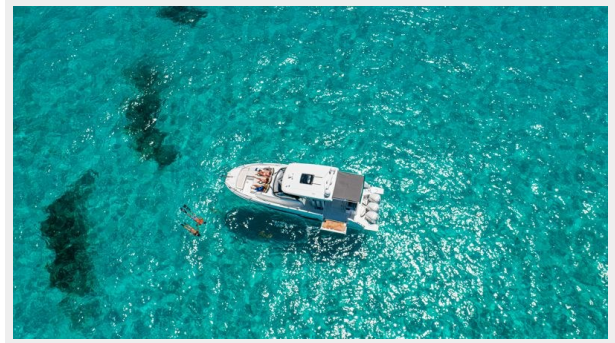

DJI_0722-JJ_Slater-800px