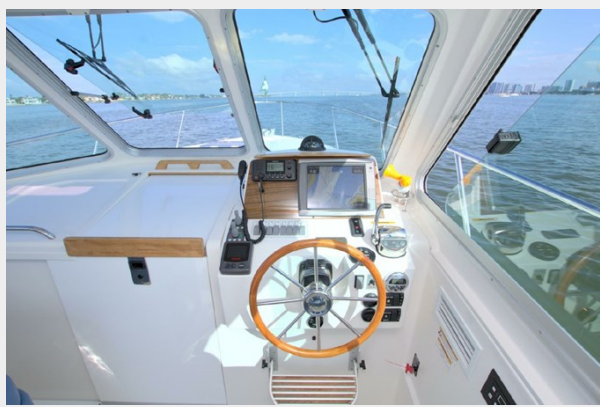

8727266_20230309120620348_1_XLARGE