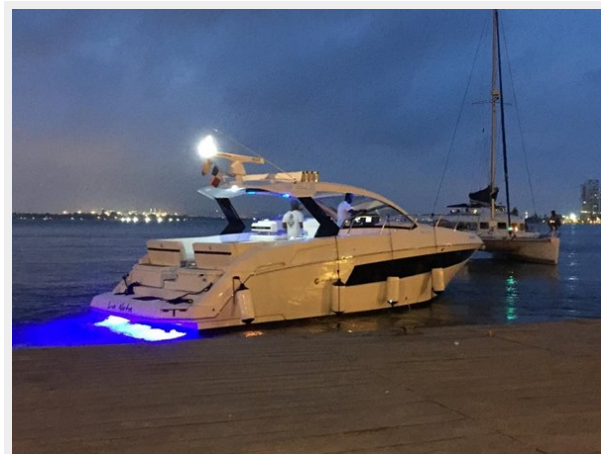

CRUISER YACHTS 390 -NIGHTTIME