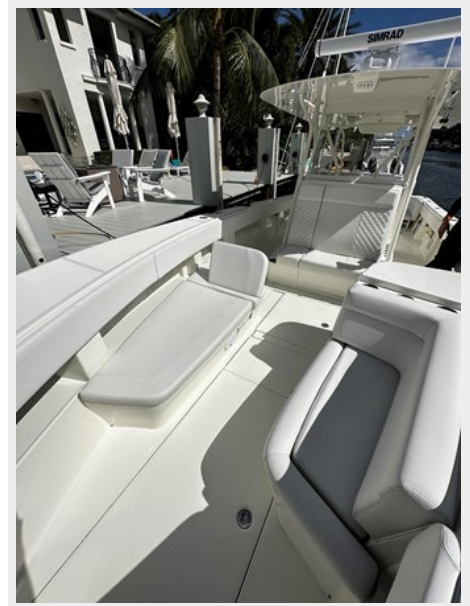

15_2018 39ft SeaVee 390Z SEA FOUR