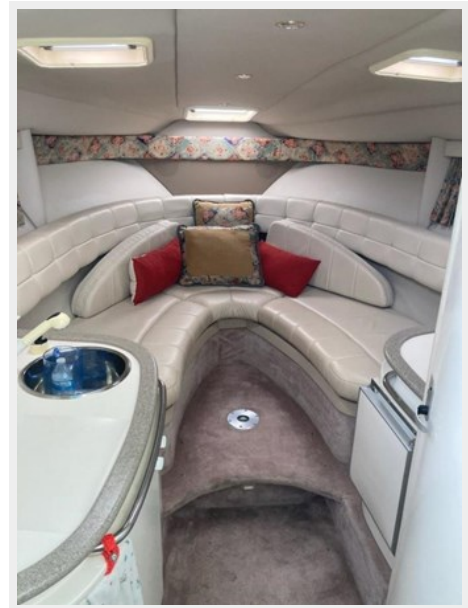

23_2797409_