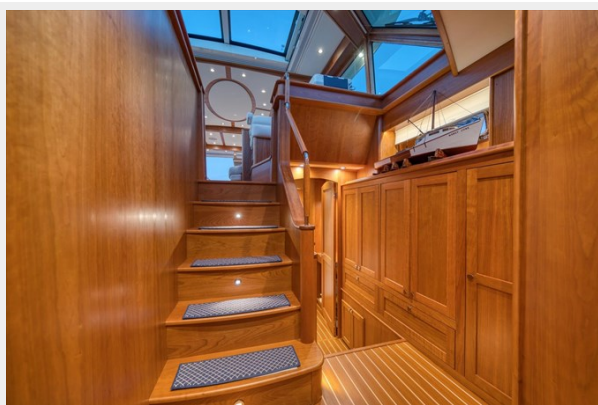

045-SKI05177