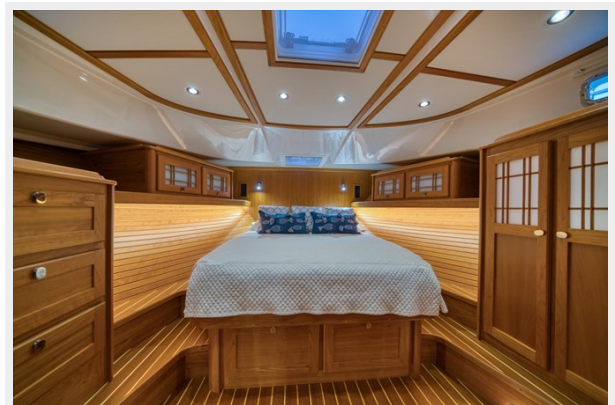

046-SKI05170