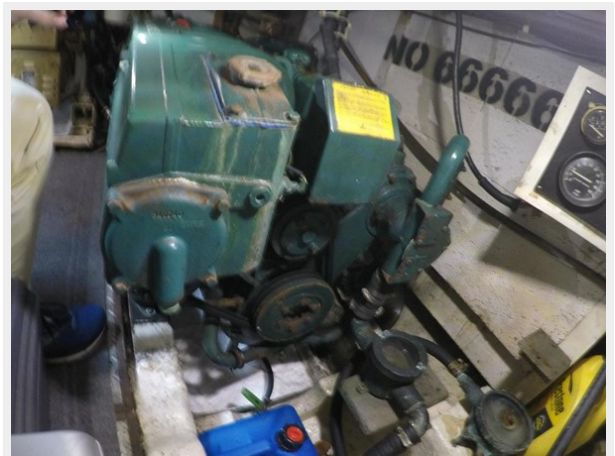

95_2797328_