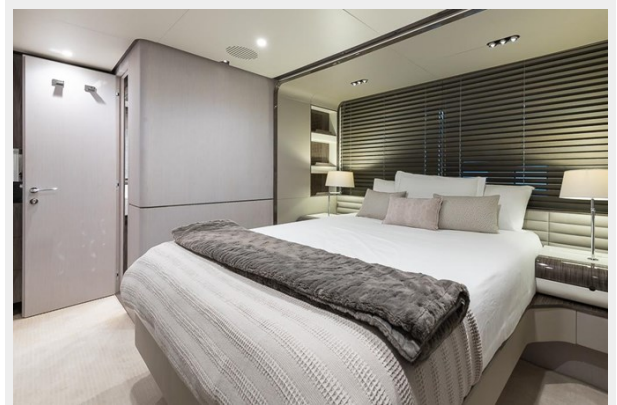

8273927_20220419055030457_1_XLARGE