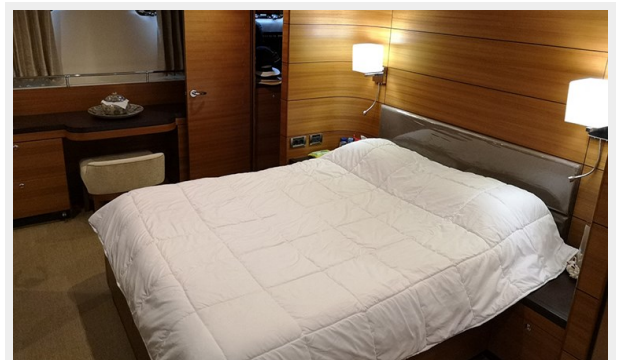

2012 OUTER REEF YACHTS 630 LRMY 6