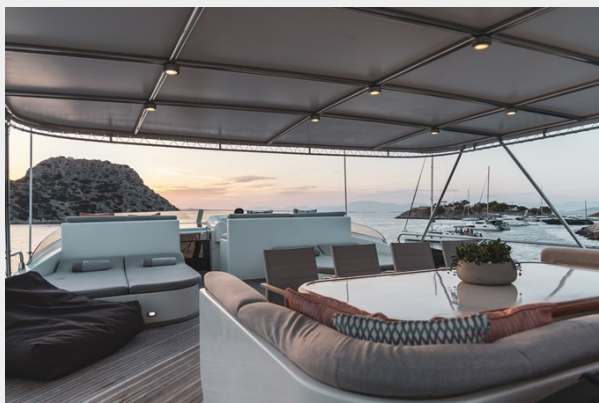

fly bridge area