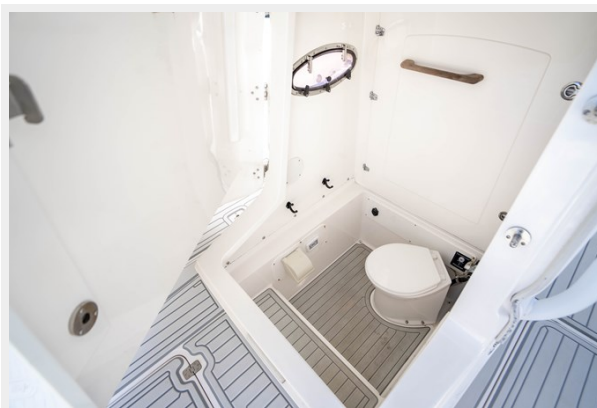

ФОТОГРАФИИ