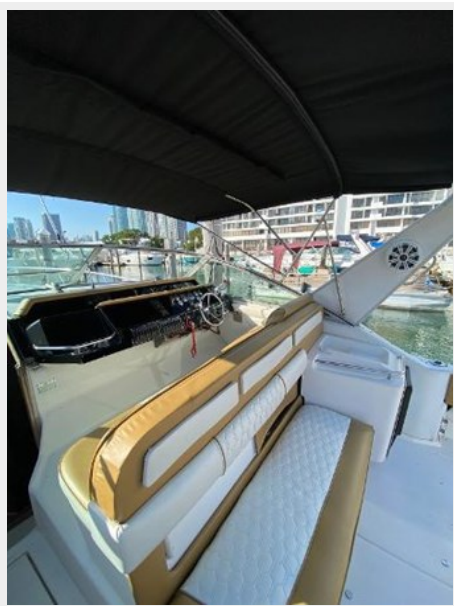

8646169_20230105135058169_1_LARGE