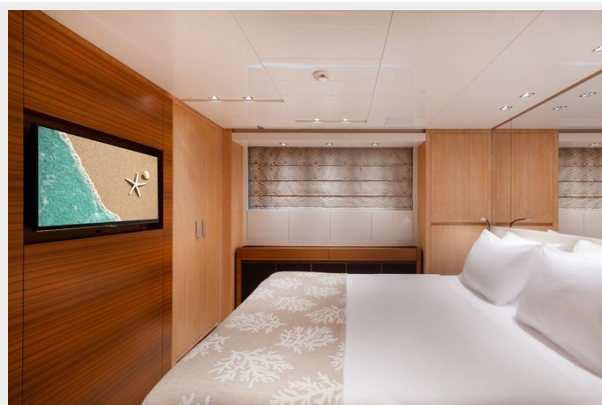

073_VITTORIA_DSC_3952