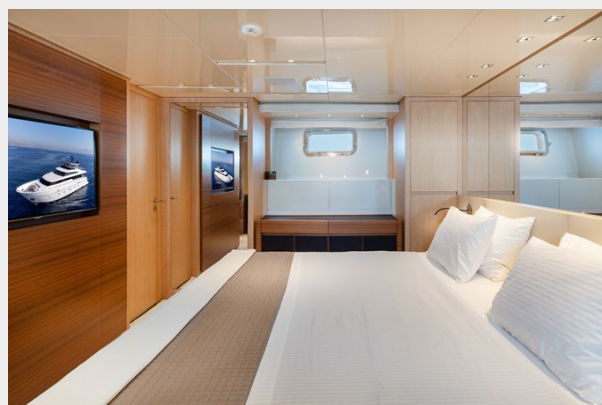

066_VITTORIA_DSC_3919