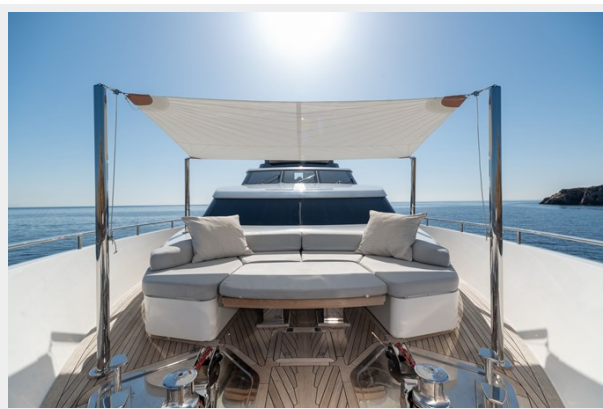

038_VITTORIA_DSC_3738