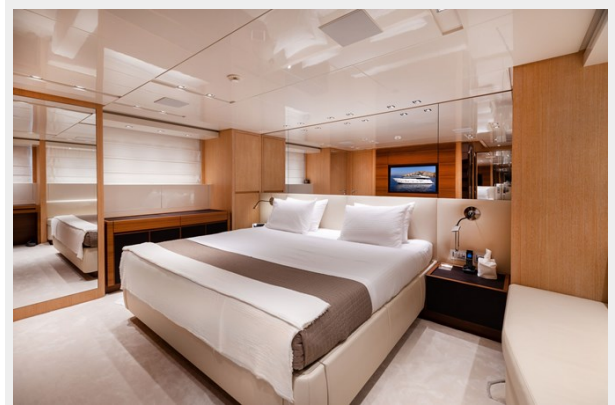

071_VITTORIA_DSC_3945