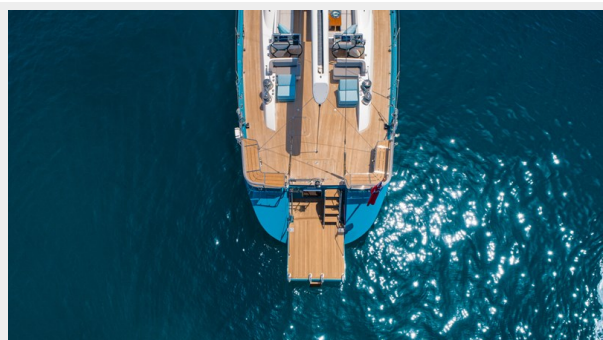

ФОТОГРАФИИ

KARIBY S-Y - Aerial-1