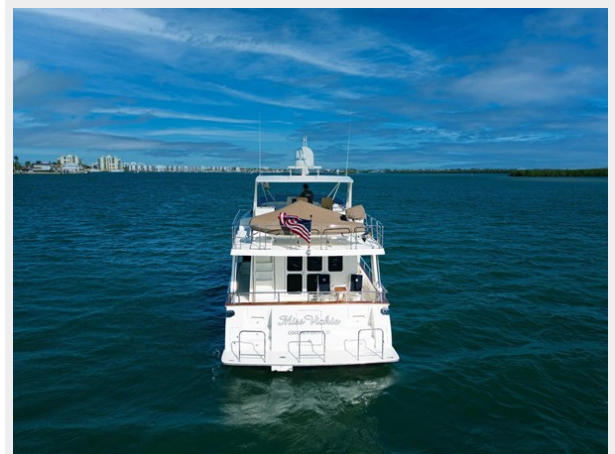

This 2017 49E Marlow Explorer is fully loaded, highly customized, and ready to exceed your cruising expectations! With the efficiency and comforts of a trawler and capable of fast cruising speeds, this Marlow yacht is the perfect vessel for any boater. Marlow Yachts has a long standing history of quality and consistently high resale value, this

**Flybridge facing Aft**

**Tender**

**Bow Portside Profile**

**Portside Profile**

**Starboard Profile**

**Bow Starboard Profile**

**Aft Profile**