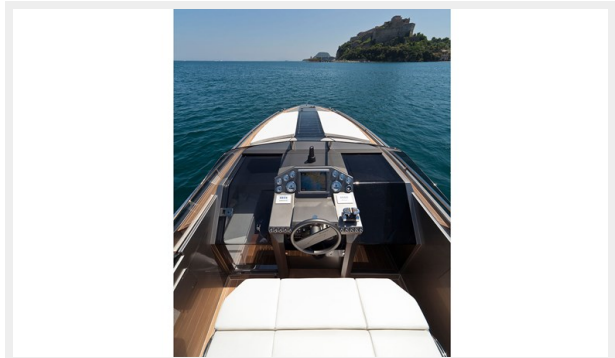

rio-yachts-espera-34-_10