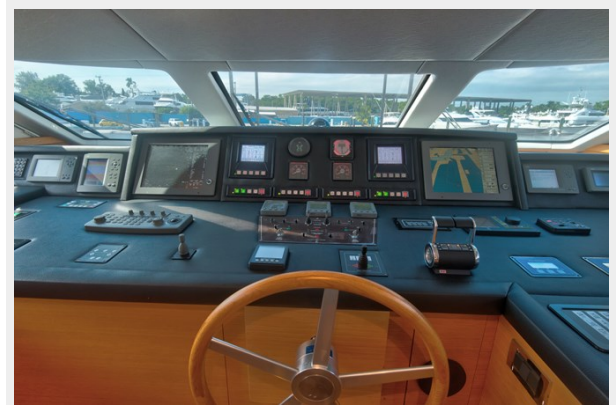

DMF_7243_4_9