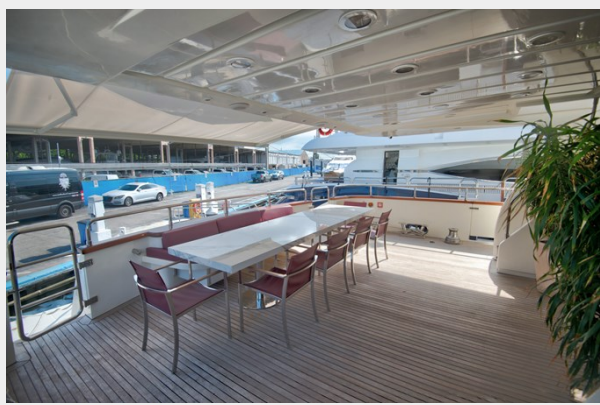

DMF_7271_2_7