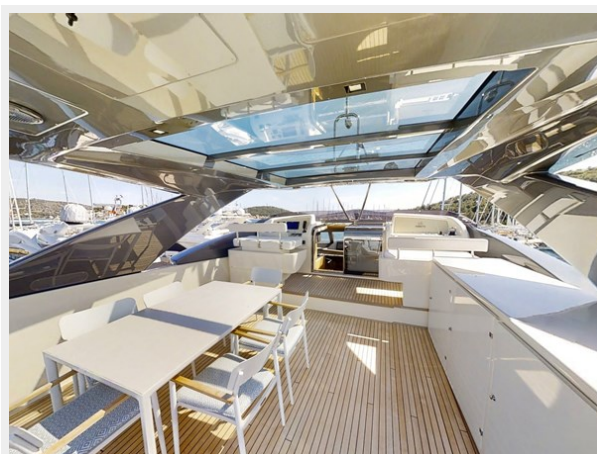

F 960 Familia External 5